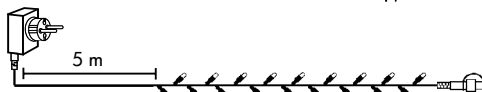

Light Chain 10 m - Start 12VA MAX 1000

495-18