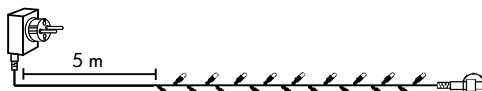

Transformer - Start 12VA MAX 1000

495-07

495-07-CH
for Switzerland

Light Chain 10 m - Start 12VA MAX 1000

495-17

100

1,7
W

495-17-CH
for Switzerland