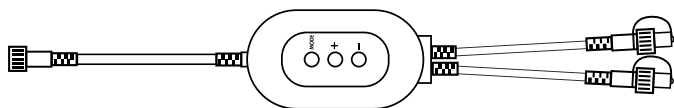

1,44
W

Cluster Light Chain 3 m - Extra

496-17

4,0
W

495-03

WiFi Receiver - EXTRA