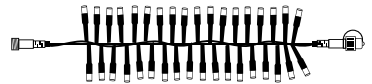

495-03

WiFi Receiver - EXTRA

Download the free application
"Magic Twinkle"

starttrading.com/information-and-advice

SYSTEM DECOR

LED
LONG LIFE
LESS ENERGY

SYSTEM DECOR

LED
LONG LIFE
LESS ENERGY