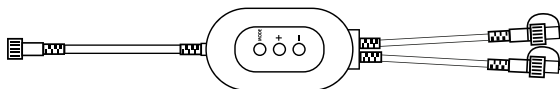

24V.
Dimmable.
Expandable.
LED, 10 000h.
For Indoor & Outdoor.

STAR
TRADING
www.startrading.com