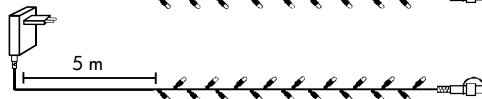

Light Chain 10 m - Start 12VA MAX 1000

495-18

100

1,7
W

495-18-CH
for Switzerland

Light Chain 10 m - Start 12VA MAX 1000

495-19

100