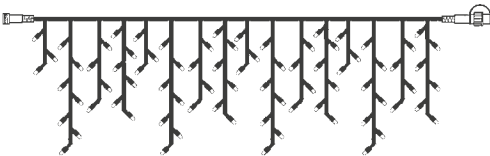

495-03

WiFi Receiver - EXTRA

Download the free application
"Magic Twinkle"

starttrading.com/information-and-advice

SYSTEM DECOR

LED
LONG LIFE
LESS ENERGY

SYSTEM DECOR

LED
LONG LIFE
LESS ENERGY

WARM WHITE / BLACK CABLE

DAYLIGHT / TRANSPARENT CABLE

WARM WHITE / WHITE CABLE

12VA MAX 1000 x

12VA MAX 1000 x

START

STARTKABEL
ALOITUSKAAPPELI
STARTER CABLE
STARTKABEL
CÂBLE DE
DÉMARRAGE
CAVO DI AVVIAMENTO
CABLE DE ARRANQUE
KABEL ROZRUCHOWY
СТАРТОВЫЙ КАБЕЛЬ