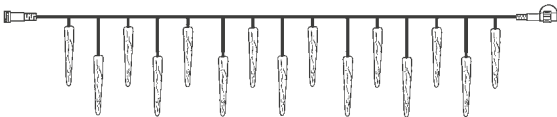

495-03

WiFi Receiver - EXTRA

Download the free application
"Magic Twinkle"

starttrading.com/information-and-advice

SYSTEM DECOR

LED
LONG LIFE
LESS ENERGY

SYSTEM DECOR

LED
LONG LIFE
LESS ENERGY