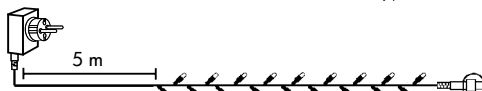

Light Chain 10 m - Start 12VA MAX 1000

495-18

100

1,7
W

495-18-CH
for Switzerland

Light Chain 10 m - Start 12VA MAX 1000

495-19

100