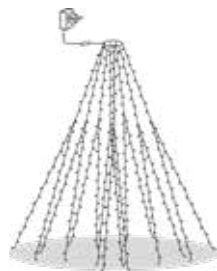

**GOLDEN
WARM
WHITE**
TM

GOLDEN WARM WHITE

Golden Warm White is a series of light chains with a warm and atmospheric light. The series comes in different sizes up to 25 meters and works perfect for lighting up a garden!

CREATE A WARM ATMOSPHERE!

Golden Warm White is a priceworthy series of light chains for an outdoor environment, providing a pleasant, warm glow. The series comes in short and long chains, nets, curtains, icicles, and flag pole decoration. All have many light points and, depending on the chain, the distance between each light is either 2 or 7 centimeters. With Golden Warm White it is easy to create a cosy atmosphere!

LIGHT CHAINS 7 CM

594-17	CHAIN	2,8 m	40 LED
594-18	CHAIN	5,6 m	80 LED
594-15	CHAIN	12,5 m	180 LED
594-10	CHAIN	25 m	360 LED

LIGHT CHAINS 2 CM

594-16	CHAIN	3,5 m	180 LED
594-11	CHAIN	11 m	540 LED
594-12	CHAIN	16 m	800 LED
594-14	CHAIN	24 m	1200 LED

CHAINS DECORATION

594-24	CURTAIN	1,3x1,3 m	80 LED
594-25	CURTAIN	1,3x2 m	120 LED

594-23	NET	2x2 m	160 LED
594-22	NET	3x3 m	200 LED

594-19	ICICLE	6 m	240 LED
594-20	ICICLE	12 m	480 LED
594-21	ICICLE	24 m	960 LED