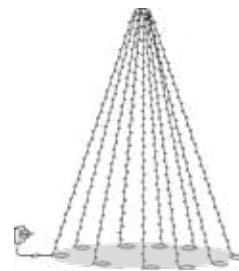

594-26 FLAG POLE DECORATION
7 m 360 LED